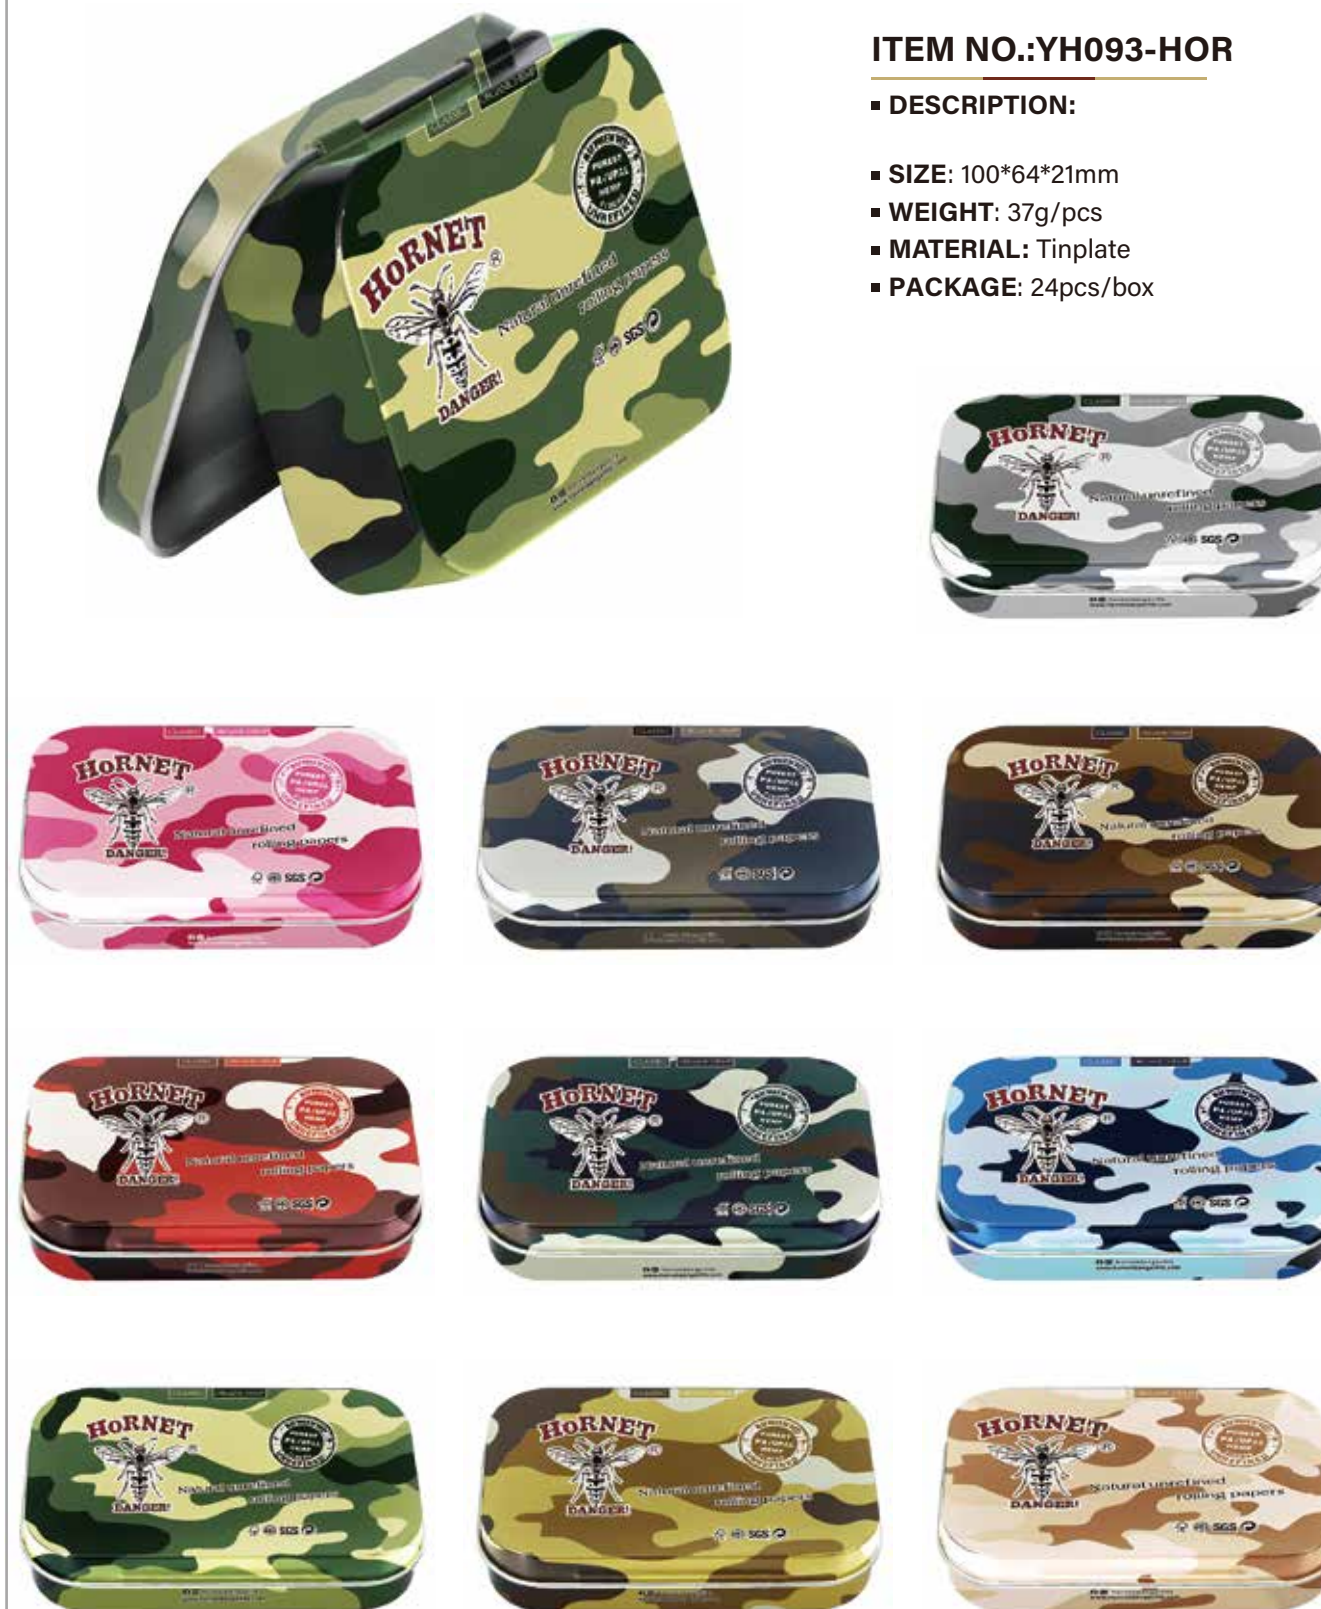

ITEM NO.:FD100-HOR

■ DESCRIPTION:

- SIZE: 99*82*103mm
- WEIGHT: 166g/box
- MATERIAL:glass+plastic
- PACKAGE: 1pcs/box

ITEM NO.:YH093-HOR

■ DESCRIPTION:

- SIZE: 100*64*21mm
- WEIGHT: 37g/pcs
- MATERIAL: Tinplate
- PACKAGE: 24pcs/box